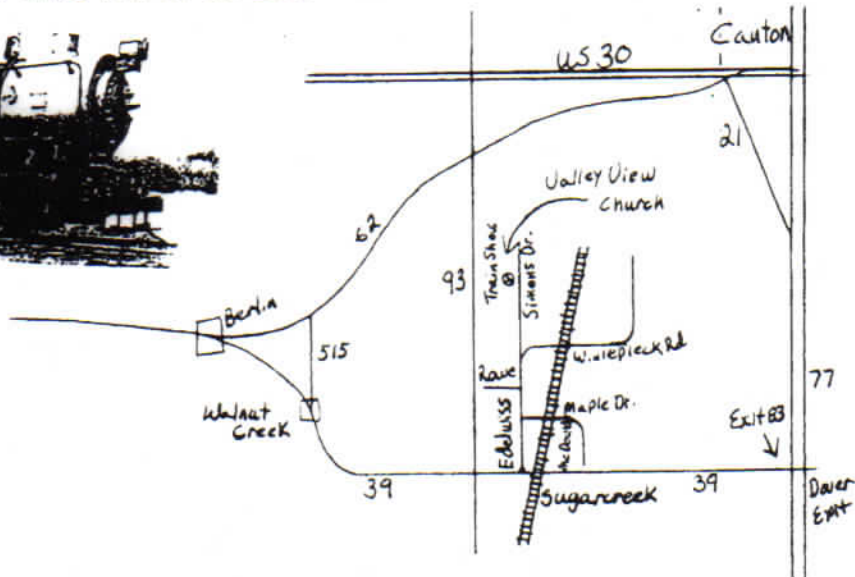

# Train & Toy Show

In Amish Country, Sugarcreek, OH

At: 2772 SIMONS DR. NW, SUGARCREEK, OH

OCTOBER 27, 2012 \* 10 A.M. TO 4 P.M.

\$3.00 Adults, Children under 12 are FREE

Come See The Trains Run \* 3 Running Layouts

8 Miles West of DOVER.OH.On SR.39,

1 Mile North on Edelwise Dr.to Simons Drive

Train & Toy Show is a  
Valley View Church  
Busses Welcome!

NOTICE: All Dealers \$10.00 per table paid in advance, no refund, only 80 tables.

Setup time: 4-9 PM on Fri. & 7-10 AM Sat. morning - Tear down time 4-8 PM,

Send reservation to: Galen Eli Hoover P.O. Box 45, Mt. Hope, OH 44660

**TABLES WANTED, \_\_\_\_\_ AMOUNT SEND. \_\_\_\_\_**

Name \_\_\_\_\_