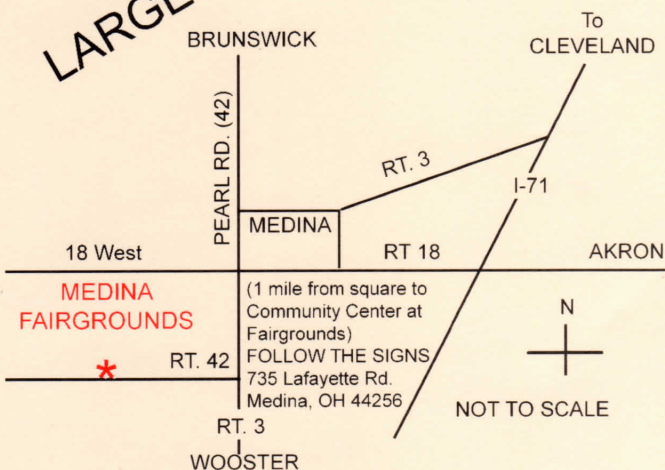

# MEDINA MODEL RAILROAD & TOY SHOWS

SUNDAY - FEBRUARY 5<sup>th</sup>

SUNDAY - APRIL 2<sup>nd</sup>

SUNDAY - OCTOBER 29<sup>th</sup>

CHRISTMAS **X**TRAVAGANZA

SUNDAY DECEMBER 3<sup>rd</sup>

~ ~ **NEW HOURS 9 AM TO 3 PM** ~ ~

MEDINA COUNTY COMMUNITY CENTER

(Medina Fairgrounds)

Medina, Ohio

**MEMORABILIA**

FOR ADDITIONAL INFORMATION  
WRITE, CALL or **VISIT OUR WEBSITE**

LARGE PARKING AREA

ADDRESS

Conrad & Dowdell Productions, Inc.  
9047 Kennard Rd., Lodi, OH 44254  
330 / 948-4400 Day of Show 330-722-9363  
[www.conraddowdell.com](http://www.conraddowdell.com)

TABLES

\$30 Day Show - \$25 if prepaid by Wednesday before show!

SET-UP

Night Before Show 4 p.m. to 8 p.m.  
Day of Show - **7 a.m. to 9 a.m.** ~ ~ **New Hours**

Door Prizes • Food & Drink

ADMISSION

Adults \$6.00 • Children under 12 FREE