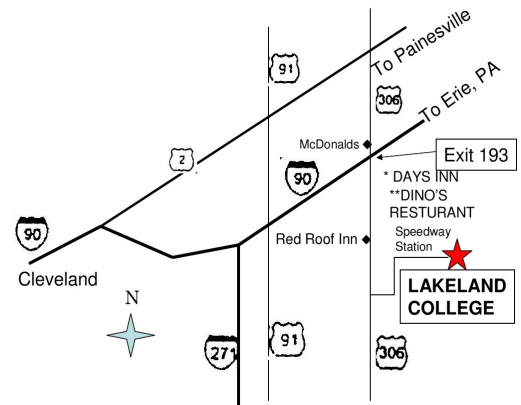

**Sunday, December 9, 2012**

**10:00 am to 3:30 pm**

Info: (440) 256-8141 [www.cleveshows.com](http://www.cleveshows.com) Fax (440) 256-1749  
Email: [cleveshows@att.net](mailto:cleveshows@att.net)

LAKELAND COMMUNITY COLLEGE  
ATHLETIC & FITNESS CENTER (AFC) Main Gym  
7700 CLOCKTOWER DR.  
KIRTLAND, OHIO 44094  
Interstate 90 and Rt. 306 (S.E. Corner)

2 Rail O Scale - Weaver - Atlas - MTH - K-Line

Good Food - 24 hr Police Security

**BUY - SELL - TRADE**