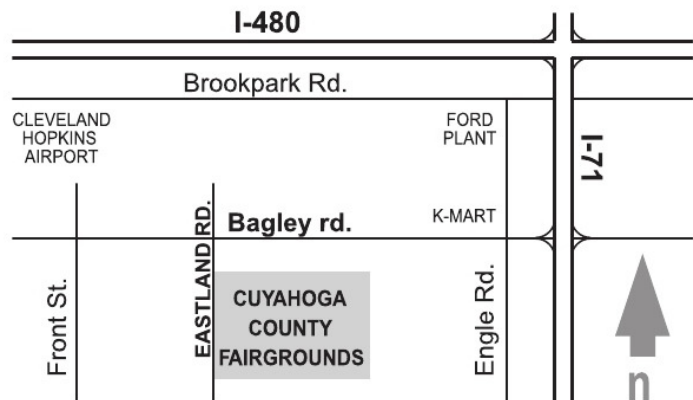

OUR 39TH YEAR!