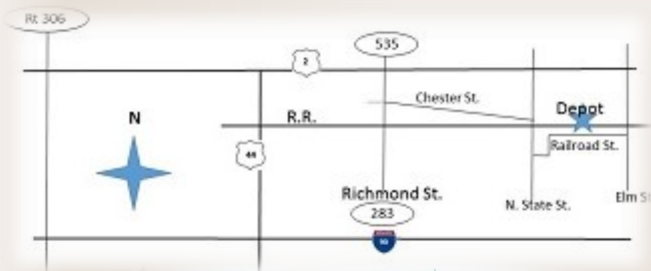

MODEL TRAIN DAY

at

THE PAINESVILLE RAILROAD MUSEUM

475 Railroad Street, Painesville, Ohio 44077

For info call Tom at 216-470-5780

MAY 23, 2026

10 am to 4 pm

See operating Model Train Layouts in N scale, HO scale, S scale, O gauge and G gauge.

12 Different Layouts to see!

Model Train flea market on grounds.

Admission: \$5.00 adult, \$3.00 child (3 to 12 year old)
\$12.00 Family (max 2 adults, 3 children)

Direction to Painesville Depot

I-90 (exit 200) to Rt. 44

North on Rt. 44 to Rt. 2

East on Rt. 2 (1.5 miles) to OH 535 / OH 283 (exit 223)

South on OH 283 for 200 feet, left turn (east onto Chester St.)

East on Chester St (0.7 miles) to North State Street

South on North State Street (under RR Bridge) to Railroad Street.