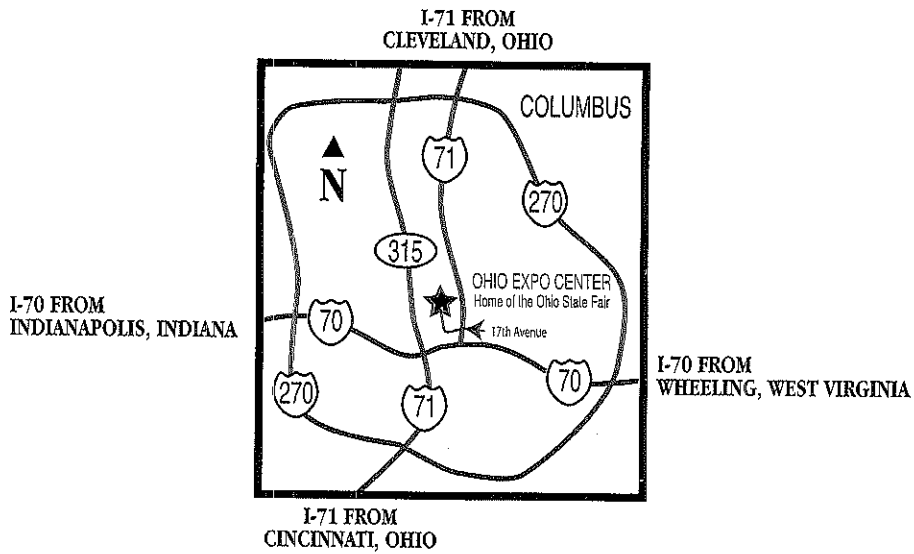

# DIRECTIONS TO LAUSCHE BUILDING, OHIO EXPO CENTER

**EXIT AT 17TH AVENUE EXIT #111 NORTH BOUND OR SOUTH BOUND.  
17TH AVENUE EXIT PROVIDES EASY ACCESS TO LAUSCHE BUILDING.**

---