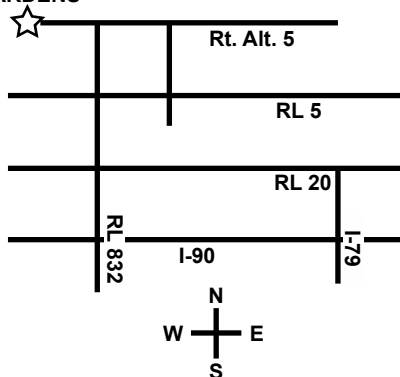

DOOR PRIZE

---ADMISSION---

Adults --- **$5.00** Senior Citizens & Students 12-18 --- **$4.00**

Under 12 accompanied by an adult --- *FREE*

RAINBOW GARDENS