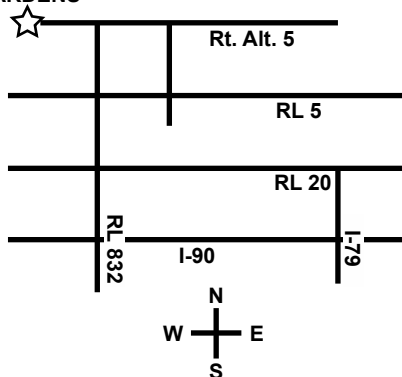

DOOR PRIZE

---ADMISSION---

Adults --- **$5.00** Senior Citizens & Students 12-18 --- **$4.00**

Under 12 accompanied by an adult --- *FREE*

RAINBOW GARDENS