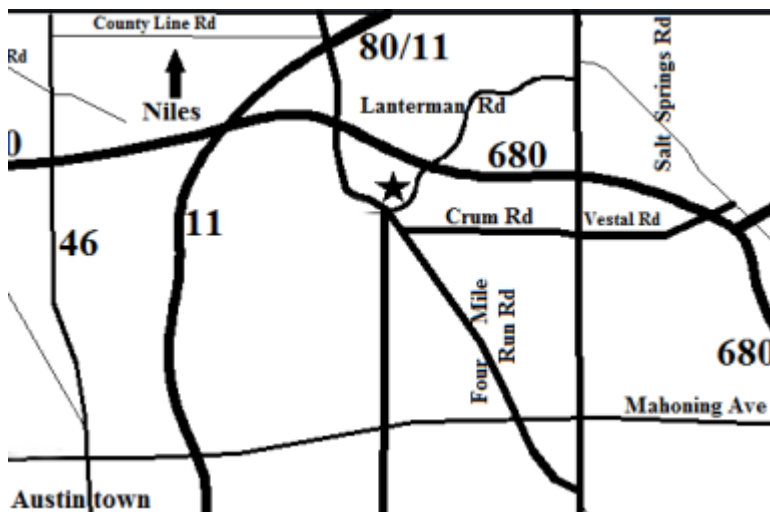

2024 MODEL TRAIN OPEN HOUSE

Presented by the Youngstown Model Railroad Assn.

NOVEMBER DECEMBER

2-3, 9-10 7-8, 14-15

OPEN 12:00–6:00 p.m.

ALL 8 DAYS

CORNER OF RACCOON RD.

& FOUR-MILE RUN RD.

From Youngstown (Mahoning Ave):

Take Mahoning to Four Mile Run Rd.
Turn Right on Four Mile Run Rd.
Follow Four Mile Run Rd.
until you see the parking sign.
Parking is on the right at the new church

From I-680:

Take Meridian Rd. Exit
Go South on Meridian Rd. to Crum Rd.
Turn Right on Crum Rd.
Take Crum Rd. to Four Mile Run Rd.
Turn Right on Four Mile Run Rd.
Parking is on your right at the new church

From Route 11:

Take Mahoning Avenue Exit
Go East on Mahoning to N. Raccoon Rd.
Turn Left at N. Raccoon Rd.
Go to intersection of N. Raccoon and
Lanterman Rd.
Look for the signs directing you to
parking at the new church.