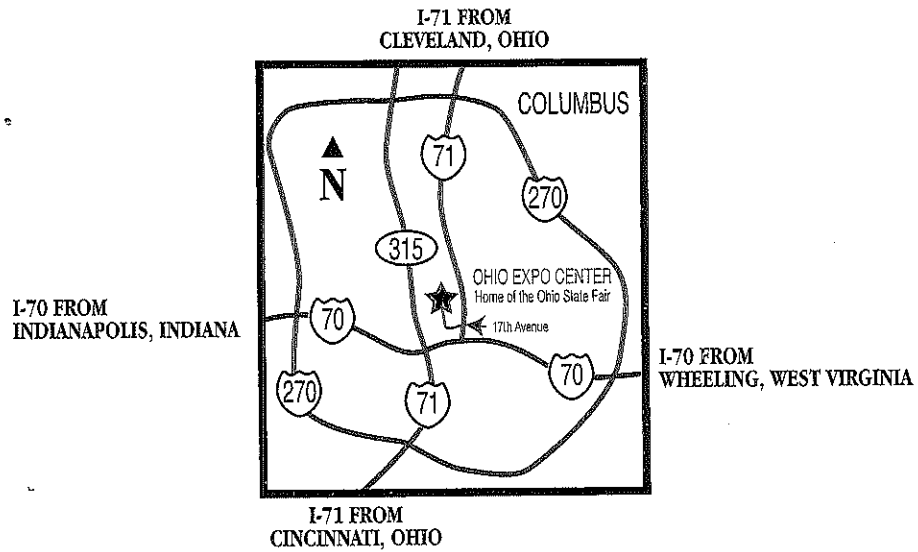

Saturday, April 27, 2024  
 9:00 a.m. to 4:00 p.m.  
 OHIO EXPO CENTER - COLUMBUS, OHIO  
 - LAUSCHE BUILDING -

**74th Buckeye Model Trains &  
 Railroad Artifacts Show & Sale**

THOUSANDS OF MODEL RAILROAD  
 ITEMS FOR SALE!  
 RR CHINA, SILVER, LANTERNS,  
 KEYS & LOCKS, ETC.

OHIO'S LARGEST  
 COMBINATION  
 MODEL & ARTIFACT  
 SHOW

**GOLDEN SPIKE ENTERPRISES, INC.**

GORDON HARTRANFT  
 58 Creed Circle  
 Campbell, Ohio 44405  
 (330) 755-1914  
 Fax: (330) 755-6526

CHARLES W. MILLER  
 3106 North Rochester St.  
 Arlington, Virginia 22213  
 (703) 536-2954  
 Fax: (703) 241-7027

## DIRECTIONS TO LAUSCHE BUILDING, OHIO EXPO CENTER

**EXIT AT 17TH AVENUE EXIT #111 NORTH BOUND OR SOUTH BOUND.  
17TH AVENUE EXIT PROVIDES EASY ACCESS TO LAUSCHE BUILDING.**

---