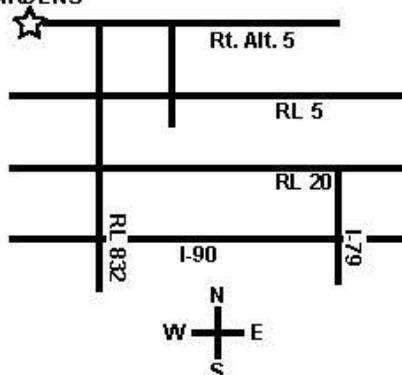

DOOR PRIZE

---ADMISSION---

Adults --- **$5.00** Senior Citizens & Students 12-18 --- **$4.00**

Under 12 accompanied by an adult --- *FREE*

RAINBOW GARDENS