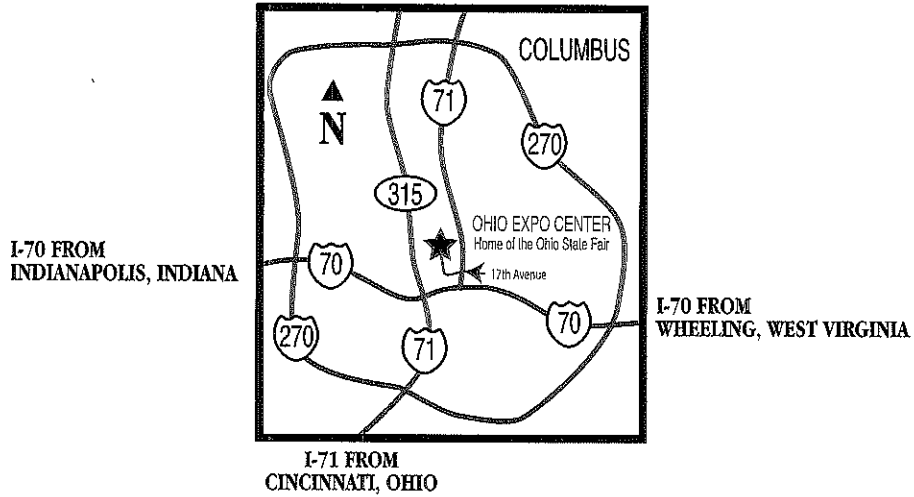

Saturday, April 8, 2023

9:00 a.m. to 4:00 p.m.

OHIO EXPO CENTER - COLUMBUS, OHIO

- LAUSCHE BUILDING -

72nd Buckeye Model Trains & Railroad Artifacts Show & Sale

THOUSANDS OF MODEL RAILROAD
ITEMS FOR SALE!

RR CHINA, SILVER, LANTERNS,
KEYS & LOCKS, ETC.

email: rrshows@aol.com
Show Information: www.gserr.com

Next show date: December 9, 2023

**\$1.00 OFF
ONE ADMISSION
WITH THIS CARD**

DIRECTIONS TO LAUSCHE BUILDING, OHIO EXPO CENTER

I-71 FROM
CLEVELAND, OHIO

I-71 FROM
CINCINNATI, OHIO

EXIT AT 17TH AVENUE EXIT #111 NORTH BOUND OR SOUTH BOUND.
17TH AVENUE EXIT PROVIDES EASY ACCESS TO LAUSCHE BUILDING.
