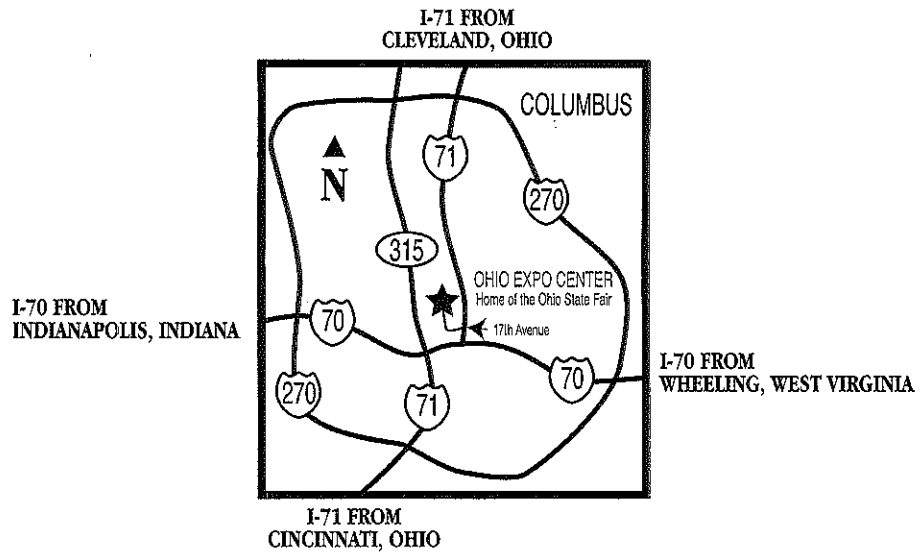

Saturday, December 9, 2023

9:00 a.m. to 4:00 p.m.

OHIO EXPO CENTER - COLUMBUS, OHIO

- LAUSCHE BUILDING -

73rd Buckeye Model Trains & Railroad Artifacts Show & Sale

THOUSANDS OF MODEL RAILROAD
ITEMS FOR SALE!
RR CHINA, SILVER, LANTERNS,
KEYS & LOCKS, ETC.

email: rrshows@aol.com

Show information: www.gserr.com

Next show date: April 20, 2024

**\$1.00 OFF
ONE ADMISSION
WITH THIS CARD**

DIRECTIONS TO LAUSCHE BUILDING, OHIO EXPO CENTER

EXIT AT 17TH AVENUE EXIT #111 NORTH BOUND OR SOUTH BOUND.
17TH AVENUE EXIT PROVIDES EASY ACCESS TO LAUSCHE BUILDING.

*Buckeye Model Train
DIRECTIONS*