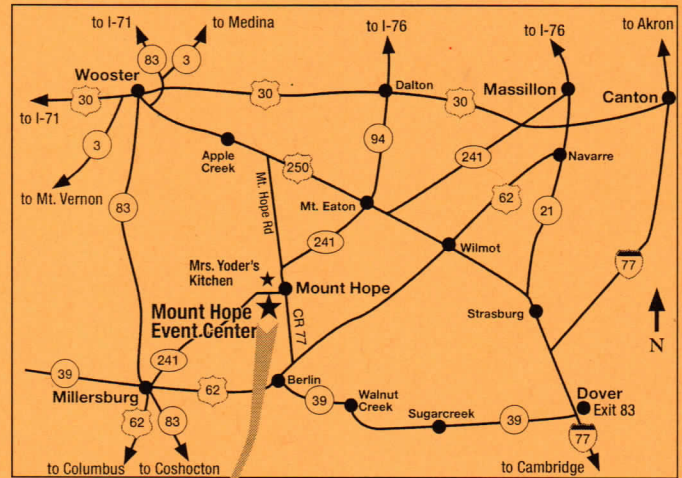

Saturday, March 19, 2022

10:00 AM - 4:00 PM • Admission: Adults \$5.00 • Children 12 and under FREE

Mt. Hope Event Center

8076 St. Rt. 241

Mt. Hope, OH 44660

(if using GPS: 8076 St. Rt. 241, Millersburg, OH 44654)

8. No "pack-up" before 4 p.m.

Next Show: November 5, 2022

Local Hotels

- Sleep Inn Mt. Hope 330-294-9977
- Berlin Grande 877-740-4376
- Comfort Inn Berlin 330-893-7400
- Comfort Inn Millersburg 330-674-7400
- Holiday Inn Millersburg 234-301-9005