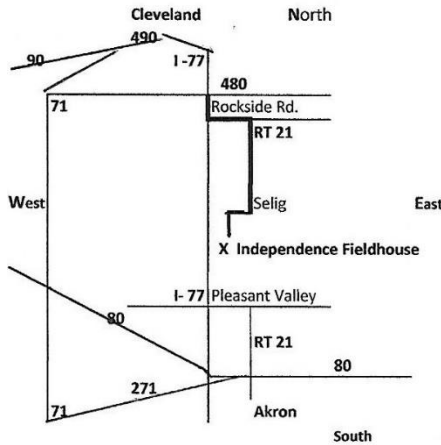

Sponsored by KD TRAINS, LLC

5th Show in

INDEPENDENCE, OHIO

TRAIN & TOY SHOW SATURDAY, MARCH 5, 2022

10:00AM—3:00PM All Gauge Model Trains 200 Dealer Tables

Adults $7.00 * Children under 12 FREE Operating Layouts Toys – New and Old Food, Door Prizes

Independence High School Fieldhouse (rear of H.S.)

6001 Selig Dr., Independence, OHIO 44131 (15 miles from Cleveland)

Info/Tables call –Dennis Peffer (216) 642-0692 or 440-336-5488

Facebook: KD Trains, LLC

Email: kdtrains@att.net

Dealer Info: 8ft Tables @ $25.00 ea. ALL TABLES PREPAID!

Set up Friday 7PM-10PM, Saturday 7AM-10AM

RT 77/480 Rockside Rd Exit—East to RT 21- Turn right (South)

to Selig Dr., Turn right

*****

Please Print---March 5, 2022 KD Train Show Vendor Application

Dealer Info: Tables are 8ft @ $25.00 ea. ALL TABLES PREPAID!

Dealers will set up Friday 7PM-10PM,

Saturday 7AM-10AM

No pack up before 3PM Dealers will accept full responsibility for any injuries or loss to them or their

property while attending the show. All loading/unloading to be done at designated entrance. Dealers expressly release the

promoters, KD Trains LLC. and the Independence Fieldhouse from any liability and agree to hold promoters harmless, therefore.

Dealers - $25.00 per 8ft. table. **PAYMENT MUST BE SENT WITH APPLICATION.** Paid by Feb. 25, 2022

I would like _____ table(s) at $25.00 each=$_____ TOTAL ENCLOSED. Two free admissions per exhibitor

NAME _____

ADDRESS _____

CITY, STATE, ZIP _____

EMAIL _____

PHONE _____ ELECTRIC _____ PERMIT# _____

(If Applicable)

Make check payable to:

KD Trains, LLC

C/O Dennis Peffer

5415 Hillside Rd.

Independence, Ohio 44131

Email: kdtrains@att.net

216-642-0692