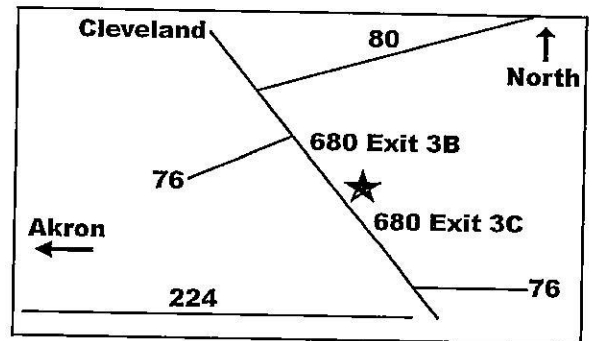

10:00 am - 3:00 pm

**St. Mary's Assumption
Social Center**

**356 S. Belle Vista Ave.
Youngstown, Ohio 44509**

Admission only \$7 per person, 12 and under free
Delicious Snack Bar - Paved Parking - Handicapped Accessible