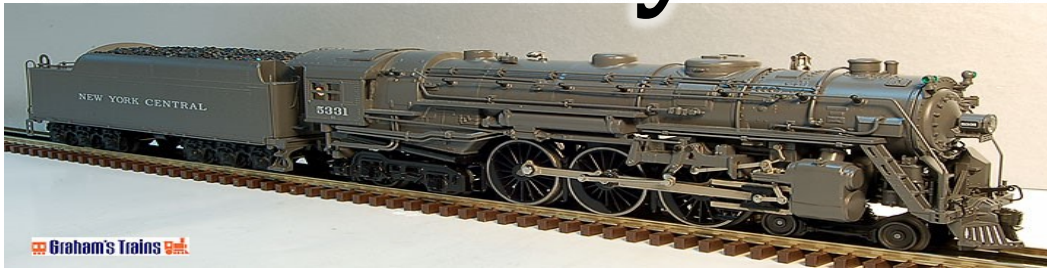

Canfield Train & Toy Show

Saturday, October 8, 2022
10:00 AM - 3:00 PM
BEING HELD IN THE NEW EVENT CENTER

Admission: Adults \$7.00 • Children 12 and under FREE

Featuring:

New and old trains, parts, repair manuals, price guides, etc.

Train videos, model building supplies, and kits.

Lionel, American Flyer, MTH, Williams, Weaver, LGB
 O, S, HO, N, Z & Large Scale.

Toys of all types = old and new!

Canfield Fairgrounds

7265 Columbiana—Canfield Rd
Canfield, Ohio 44406