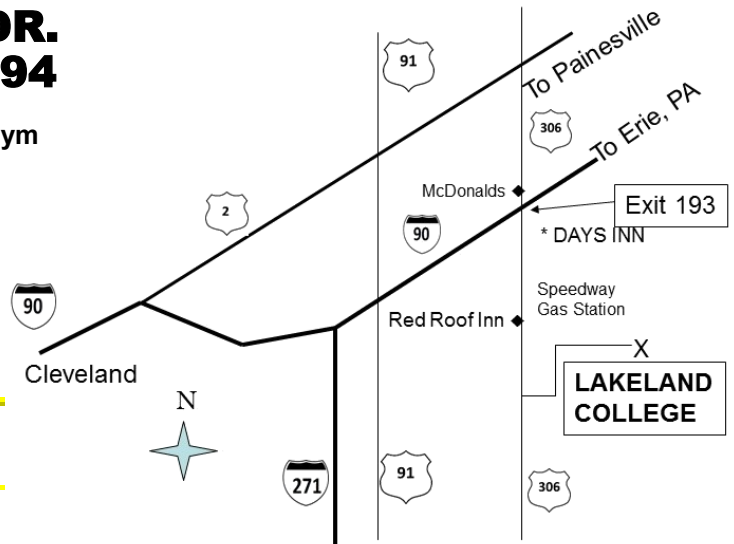

Antique & Collectible Toy Show

BUY - SELL - TRADE

**Saturday, January 9, 2021
9:00 A.M. TO 2:00 P.M.**

Located at:

**LAKELAND COMMUNITY COLLEGE
7700 CLOCKTOWER DR.
KIRTLAND, OHIO 44094**

**Athletic & Fitness Center (AFC) Auxiliary Gym
Interstate 90 and Rt. 306 (S.E. Corner)**