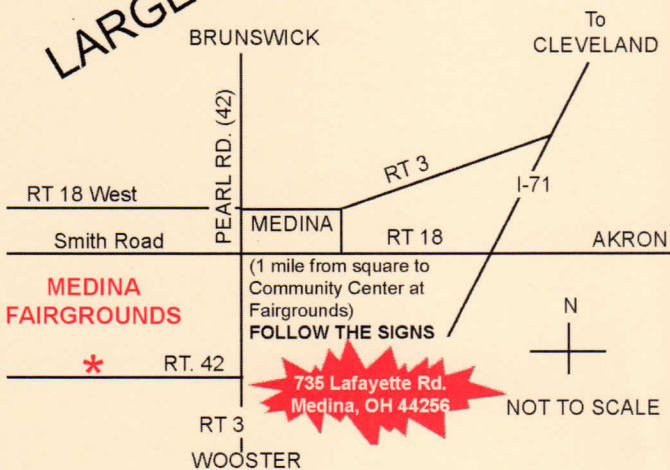

# MEDINA MODEL RAILROAD & TOY SHOWS

SUNDAY - FEBRUARY 7<sup>th</sup>

SUNDAY - APRIL 11<sup>th</sup>

SUNDAY - OCTOBER 31<sup>st</sup>

CHRISTMAS **X**TRAVAGANZA  
SUNDAY DECEMBER 5<sup>th</sup>

~ ~ **NEW HOURS 9 AM TO 3 PM** ~ ~

MEDINA COUNTY COMMUNITY CENTER  
(Medina Fairgrounds)  
Medina, Ohio

**MEMORABILIA**

FOR ADDITIONAL INFORMATION  
WRITE, CALL or **VISIT OUR WEBSITE**

LARGE PARKING AREA

ADDRESS

Conrad & Dowdell Productions, Inc.  
9047 Kennard Rd., Lodi, OH 44254  
330 / 948-4400 Day of Show 330-722-9363  
[www.conraddowdell.com](http://www.conraddowdell.com)

TABLES

\$30 Day Show - \$25 if prepaid by Wednesday before show!

SET-UP

Night Before Show 4 p.m. to 8 p.m.  
Day of Show - **7 a.m. to 9 a.m.** ~ ~ **New Hours**  
Door Prizes • Food & Drink

ADMISSION

Adults \$7.00 • Children under 12 FREE