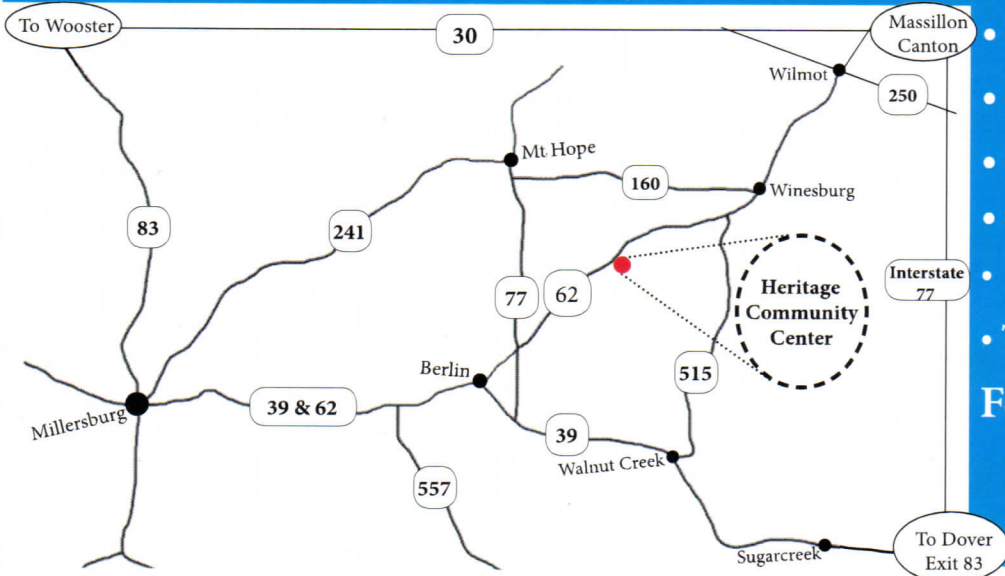

(((Old Eli's!!!)))[®]

TRAIN & TOY SHOW

EVERYONE WELCOME

In Amish Country • Holmes County OH • Heritage Center • Rt 62 Between Berlin & Winesburg
3558 SR 62 • Millersburg OH 44654

October 17 2020 • 10 AM to 3 PM
\$5.00 Adults, Children under 12 Free

- Come See The Trains Run
- Running Layouts
- 150+ Tables
- Great Place to Get Christmas Gifts
- Busses Welcome
- Toy Dealers and Train Dealers Welcome

For more Info: Please Call
Galen Hoover
330-763-1184