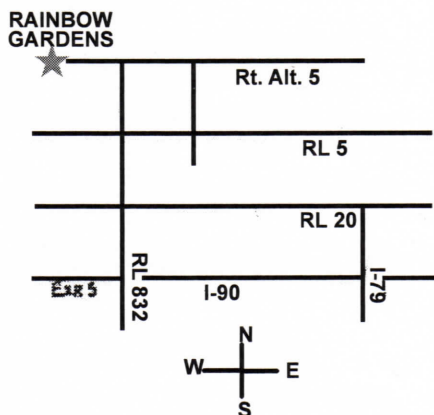

DEALER TABLES AVAILABLE

14 FT. — **$35.00 per Table**

8 Ft. **-$25.00**

$30.00 — 2 Tables or more

per Table

CONTACT CARL AMIDON

55 Barrett Rd

Apt. 635

Berea OH 44017

Cell Ph# 440-465-8845