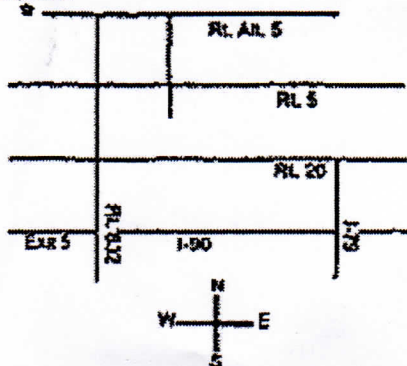

DEALER TABLES AVAILABLE

14 Ft. — **$35.00 per Table**   8 Ft. — **$25.00**
$30.00 — 2 Tables or more   per Table

CONTACT: **CARL AMIDON**
55 Barrett Rd
Apt. 635
Berea, OH 44017
Cell Ph# 440-465-8845