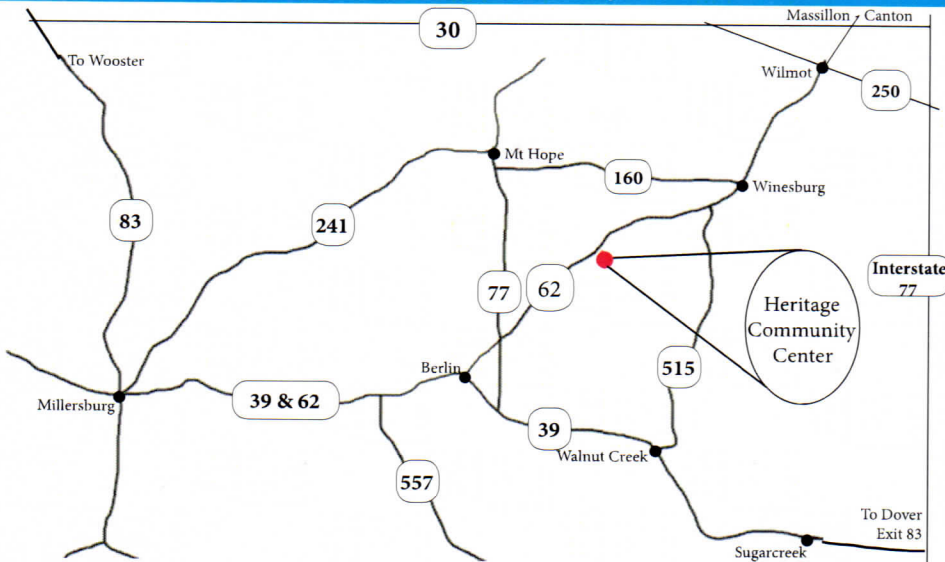

(((Old Eli's!!!)))®

TRAIN & TOY SHOW

EVERYONE WELCOME

TM

In Amish Country • Holmes County OH • Heritage Center • Rt 62 Between Berlin & Winesburg
3558 SR 62 • Millersburg OH 44654

October 20 2018 • 10 AM to 3 PM
\$5.00 Adults, Children under 12 Free

- Come See The Trains Run
- Running Layouts
- 150+ Tables
- Great Place to Get Christmas Gifts

For more Info: Please Call
Galen Hoover
330-763-1184

NOTICE: All Dealers \$10.00 per table paid in advance, no refund, 150+ tables.
Setup time: 5-8 PM on Fri. & 7-10 AM Sat. morning - Tear down time 3-6 PM.