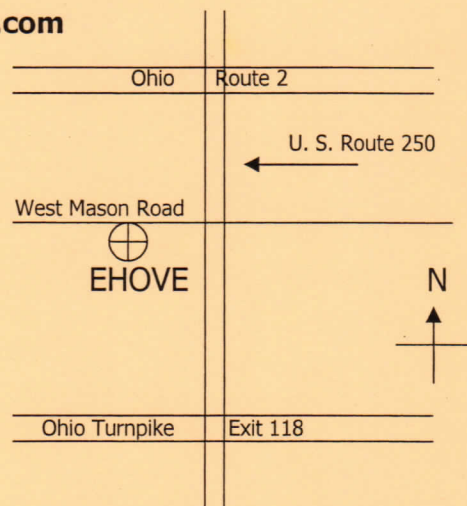

FALL 2018 RESERVATION FORM

Name: _____

Address: _____

City: _____ State: _____ Zip _____

Phone _____ / _____ / _____

# of 8' Tables: _____ @$25.00 ea.= _____

(After 10/28/18 30.00 ea.)

Norwalk & Western RR PO Box 105 Norwalk, OH
44857 Contact: Tony Catalano (419) 706-8038

Sandusky