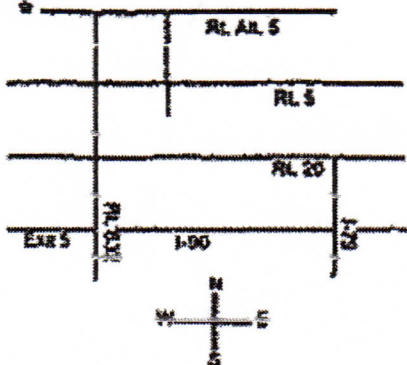

DEALER TABLES AVAILABLE

14 Ft. — $30.00 - 1 Table   8 Ft. - $20.00
$25.00 — 2 Tables or more   per Table

CONTACT: CARL AMIDON
55 Barrett Rd
Apt. 635
Berea, OH 44017
Cell Ph# 440-465-8845