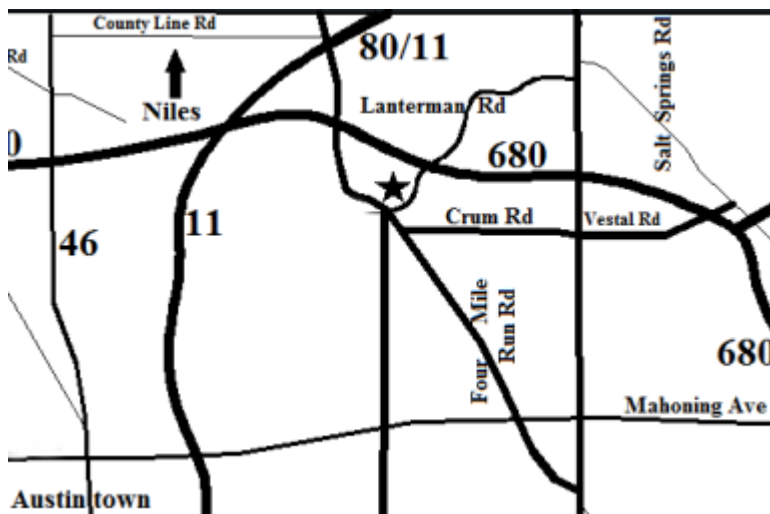

# 2017 MODEL TRAIN OPEN HOUSE

Presented by the Youngstown Model Railroad Assn.

NOVEMBER DECEMBER

4 - 5; 11 - 12      2 - 3

OPEN 12:00–6:00 p.m.

ALL 6 DAYS

CORNER OF RACCOON RD.

& FOUR-MILE RUN RD.

**From Youngstown (Mahoning Ave):**

Take Mahoning to Four Mile Run Rd.  
Turn Right on Four Mile Run Rd.  
Follow Four Mile Run Rd.  
until you see the parking sign.  
Parking is on the right at the new church

**From I-680:**

Take Meridian Rd. Exit  
Go South on Meridian Rd. to Crum Rd.  
Turn Right on Crum Rd.  
Take Crum Rd. to Four Mile Run Rd.  
Turn Right on Four Mile Run Rd.  
Parking is on your right at the new church

**From Route 11:**

Take Mahoning Avenue Exit  
Go East on Mahoning to N. Raccoon Rd.  
Turn Left at N. Raccoon Rd.  
Go to intersection of N. Raccoon and  
Lanterman Rd.  
Look for the signs directing you to  
parking at the new church.